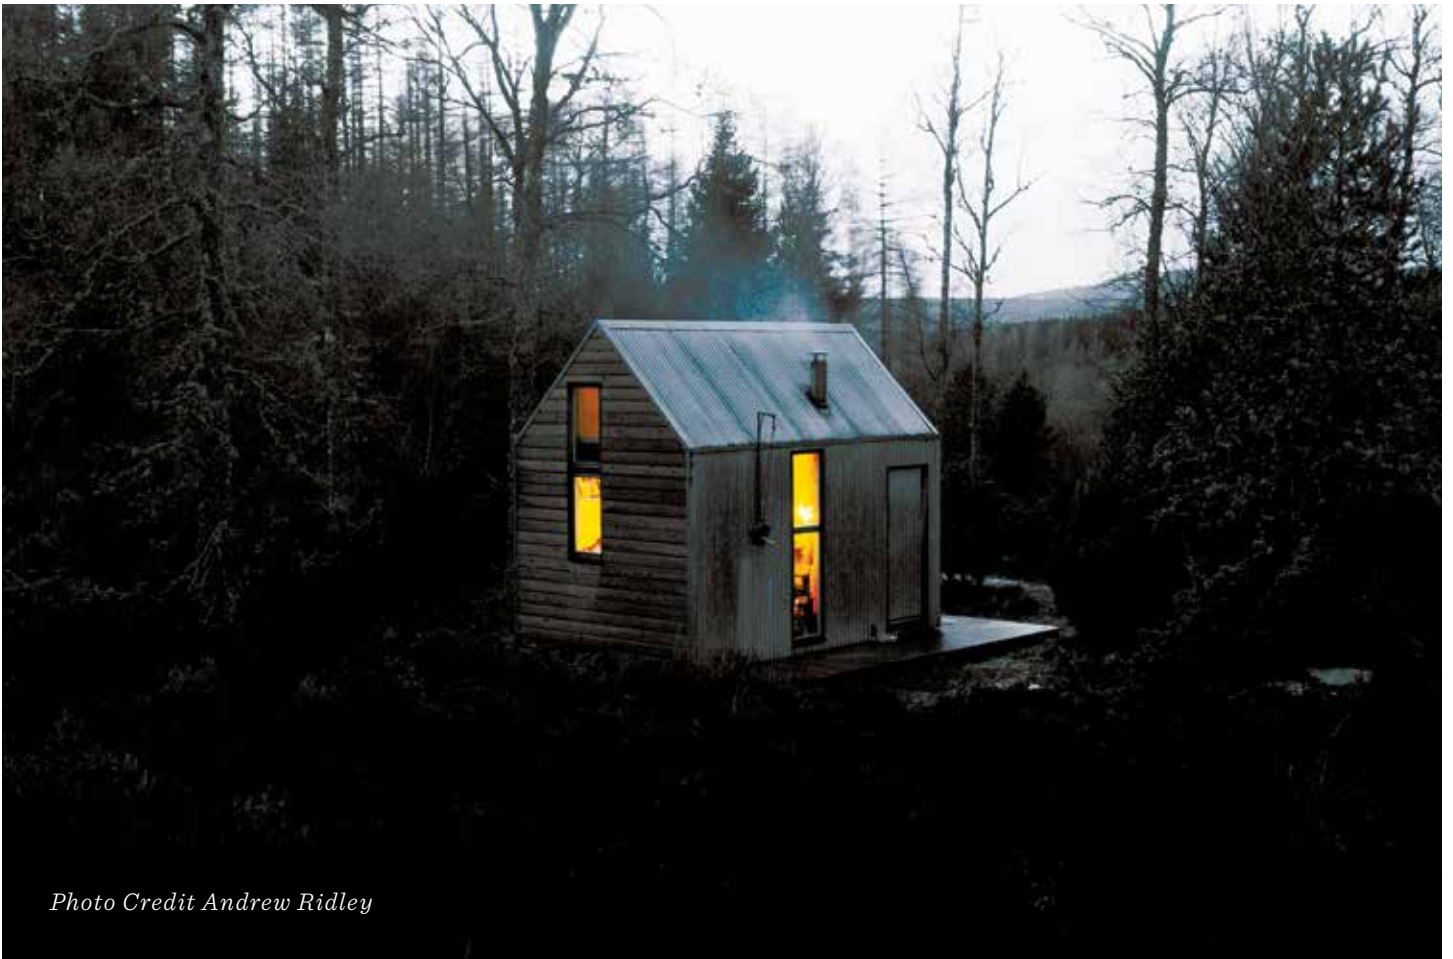

Photo Credit Patrick Tomasso

US2500E-BP Wood Stove

A black wood stove is positioned in the center of a red brick fireplace. The fireplace is built with a mix of red and tan bricks. On the left side of the fireplace, a silver stag head with large, curved antlers is mounted on the wall. Below it, a small wooden shelf is attached to the brick. On the right side, another small wooden shelf holds two white ceramic vases. To the right of the stove, a set of black fireplace tools (shovel, tongs, and brush) is hanging on the wall. The stove itself has a front door with a handle and sits on a brick hearth. The floor in front of the fireplace is made of light-colored wood with a herringbone pattern.

Approved: Mobile Home (US only)

US5517-P Pellet Stove

THE FUTURE

No electricity needed. Less maintenance. Fewer breakdowns.

The revolutionary design of the GW1949 allows it to provide silent heat without the need for any electricity. No blowers, no auger, no mechanical parts, just pure gravity fed heat, artfully delivered to your home.